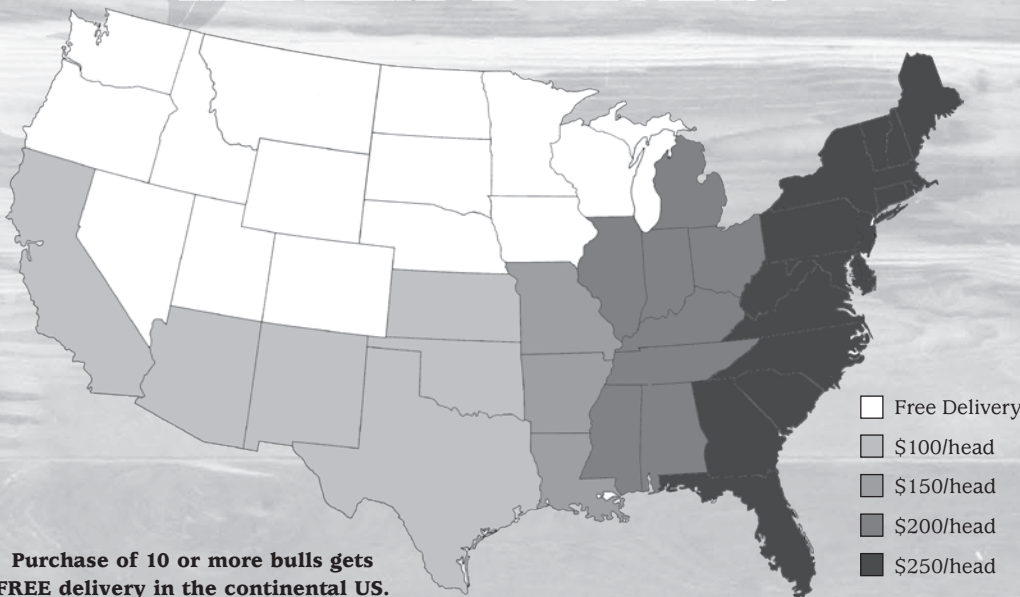

MIDLAND BULL TEST

The Final Sort BULL SALE 2018

April 5th Red Angus • South Devon
Hereford • Salers • Simmental
American Aberdeen

April 6th Angus

MIDLAND DELIVERS!

Purchase of 10 or more bulls gets
FREE delivery in the continental US.

All deliveries are to a central point.

www.MidlandBullTest.com

406.322.5597 | bulls@midlandbulltest.com

5 Bull Drive • Columbus, MT 59019

Owners: The Williams and McDonnell Families

SALE AND TEST LOCATION

5 Bull Drive • Columbus, MT

Access off I-90

At Columbus, 6 Miles East on Old Highway 10

At Park City, 12 Miles West on Old Highway 10

REASONS TO SELECT A BULL FROM THE MIDLAND FINAL SORT

Largest unparalleled
comparison of bulls
Anywhere!